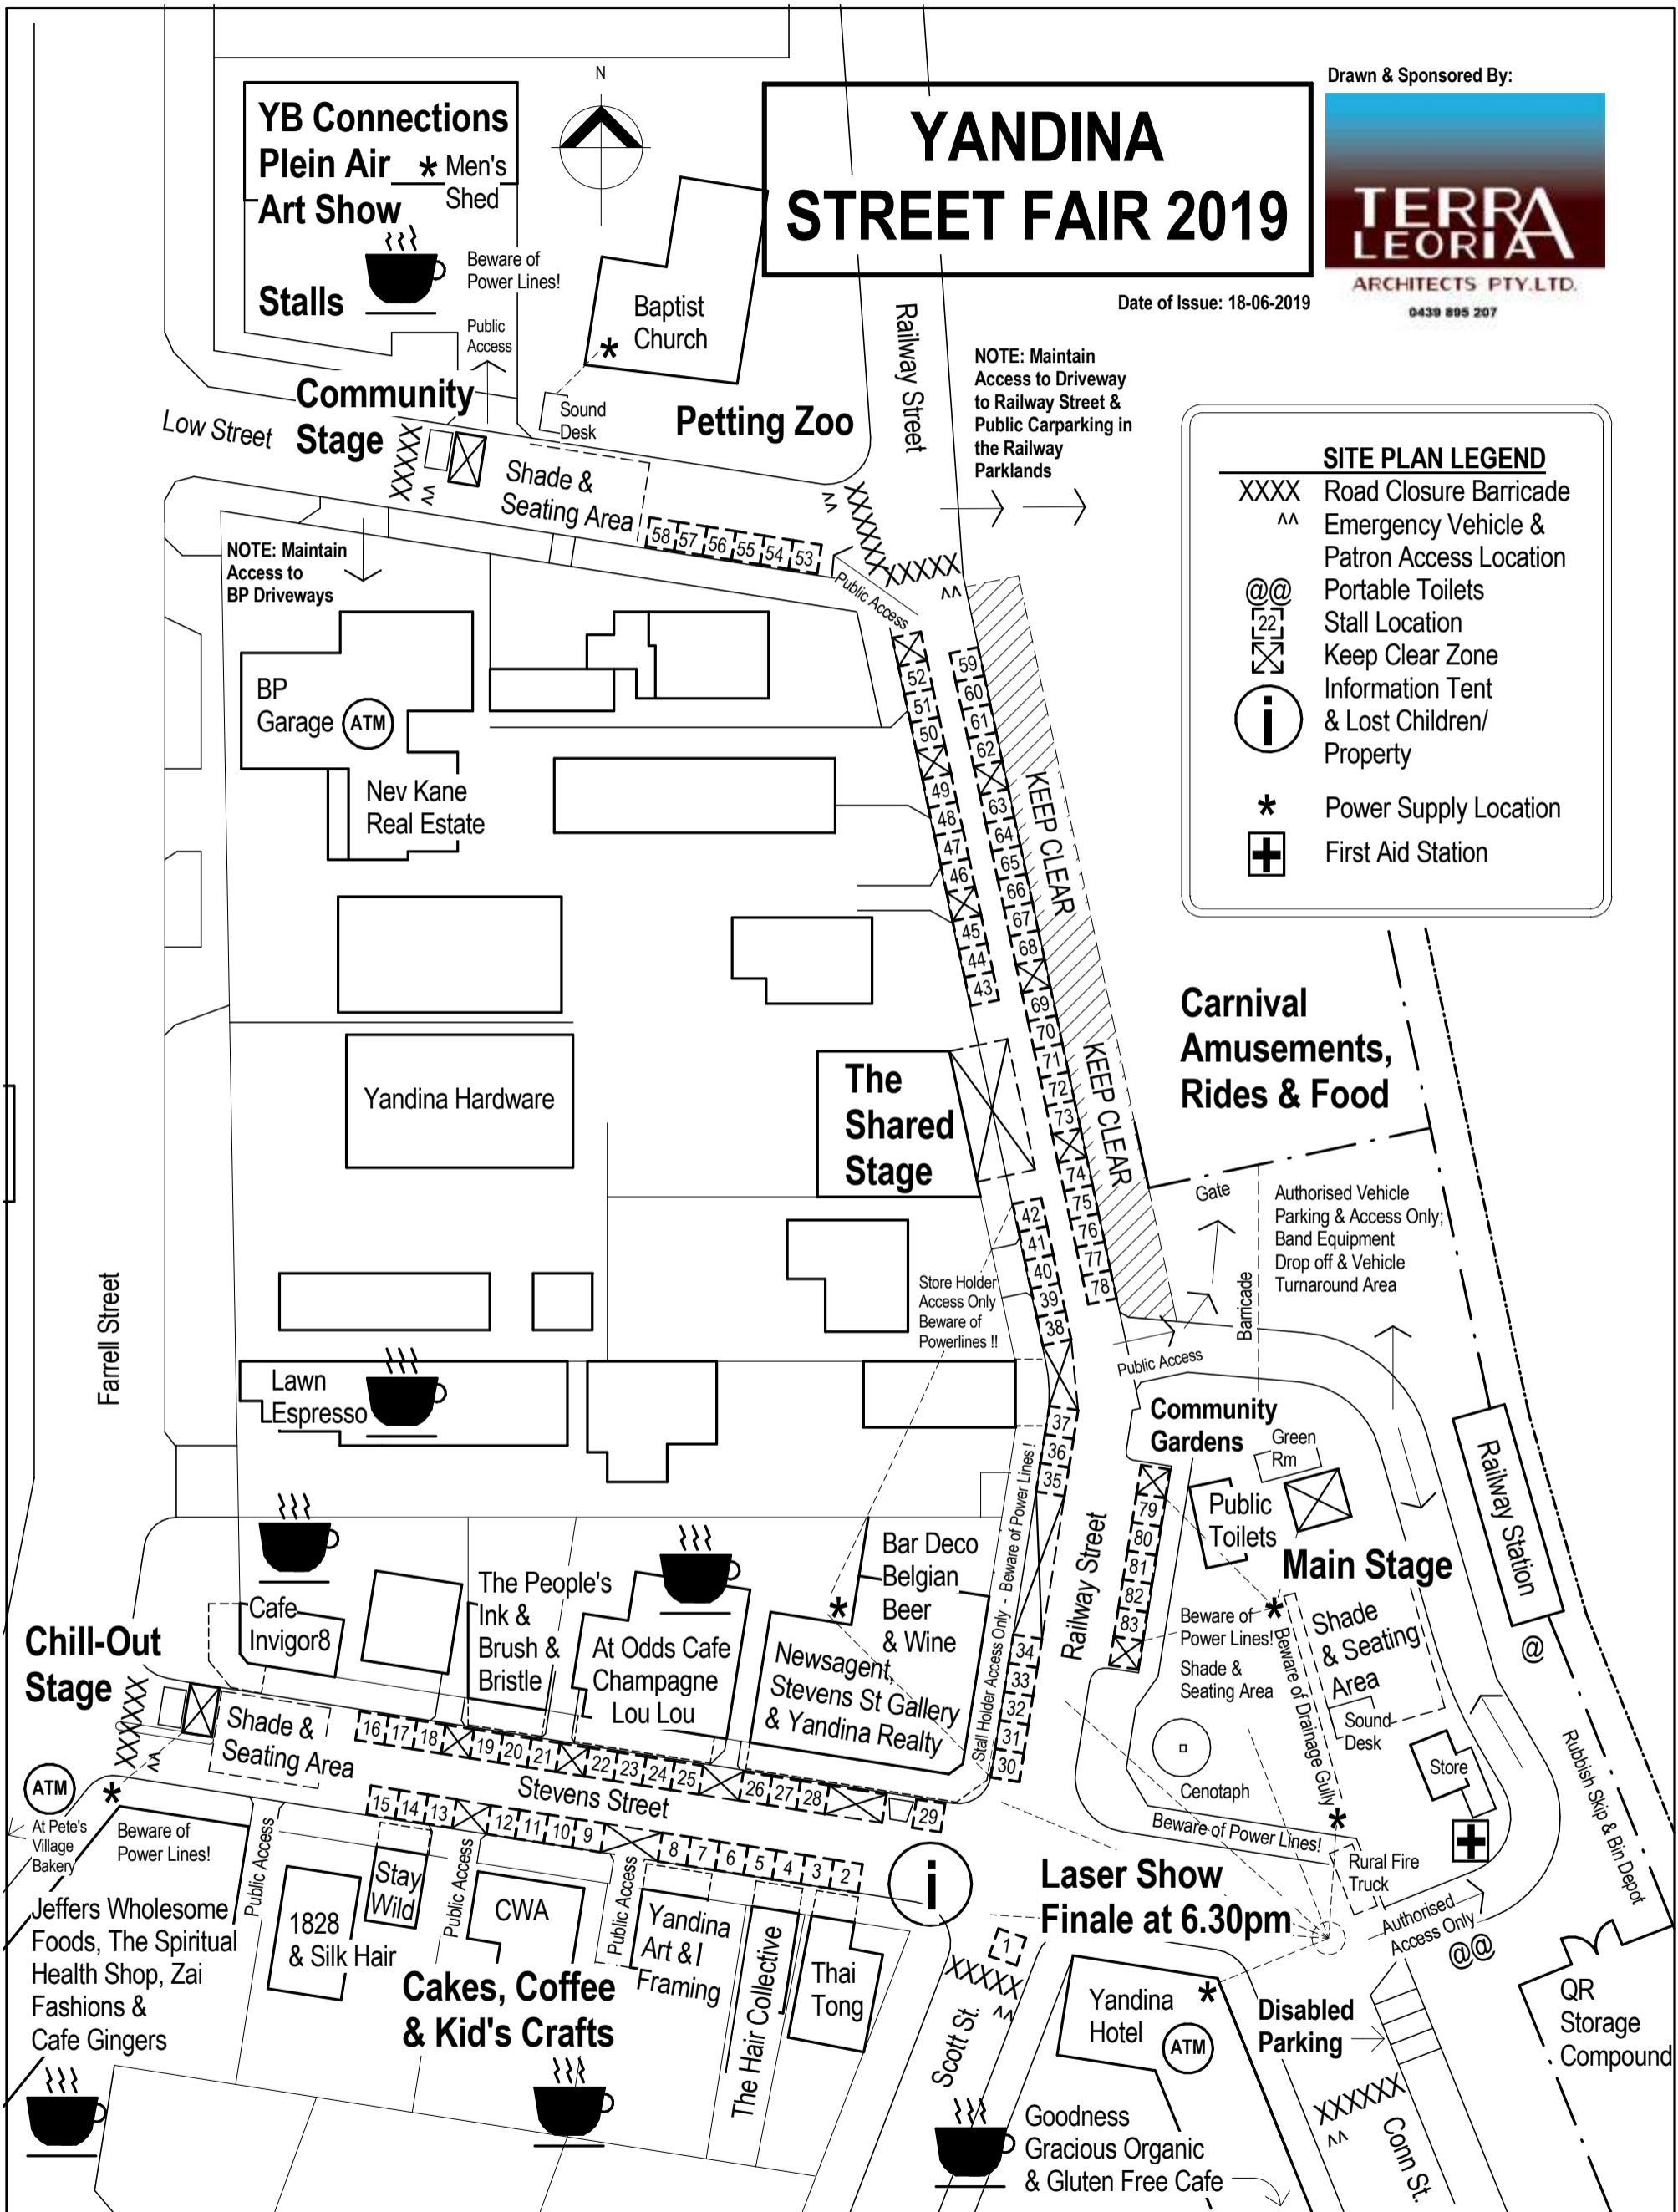

# YANDINA STREET FAIR 2019

Drawn & Sponsored By:

ARCHITECTS PTY.LTD.

0439 895 207

Date of Issue: 18-06-2019

NOTE: Maintain Access to Driveway to Railway Street & Public Carparking in the Railway Parklands

**SITE PLAN LEGEND**

- XXXX Road Closure Barricade
- ^^ Emergency Vehicle & Patron Access Location
- @@ Portable Toilets
- [22] Stall Location
- [X] Keep Clear Zone
- [i] Information Tent & Lost Children/Property
- \* Power Supply Location
- [+] First Aid Station